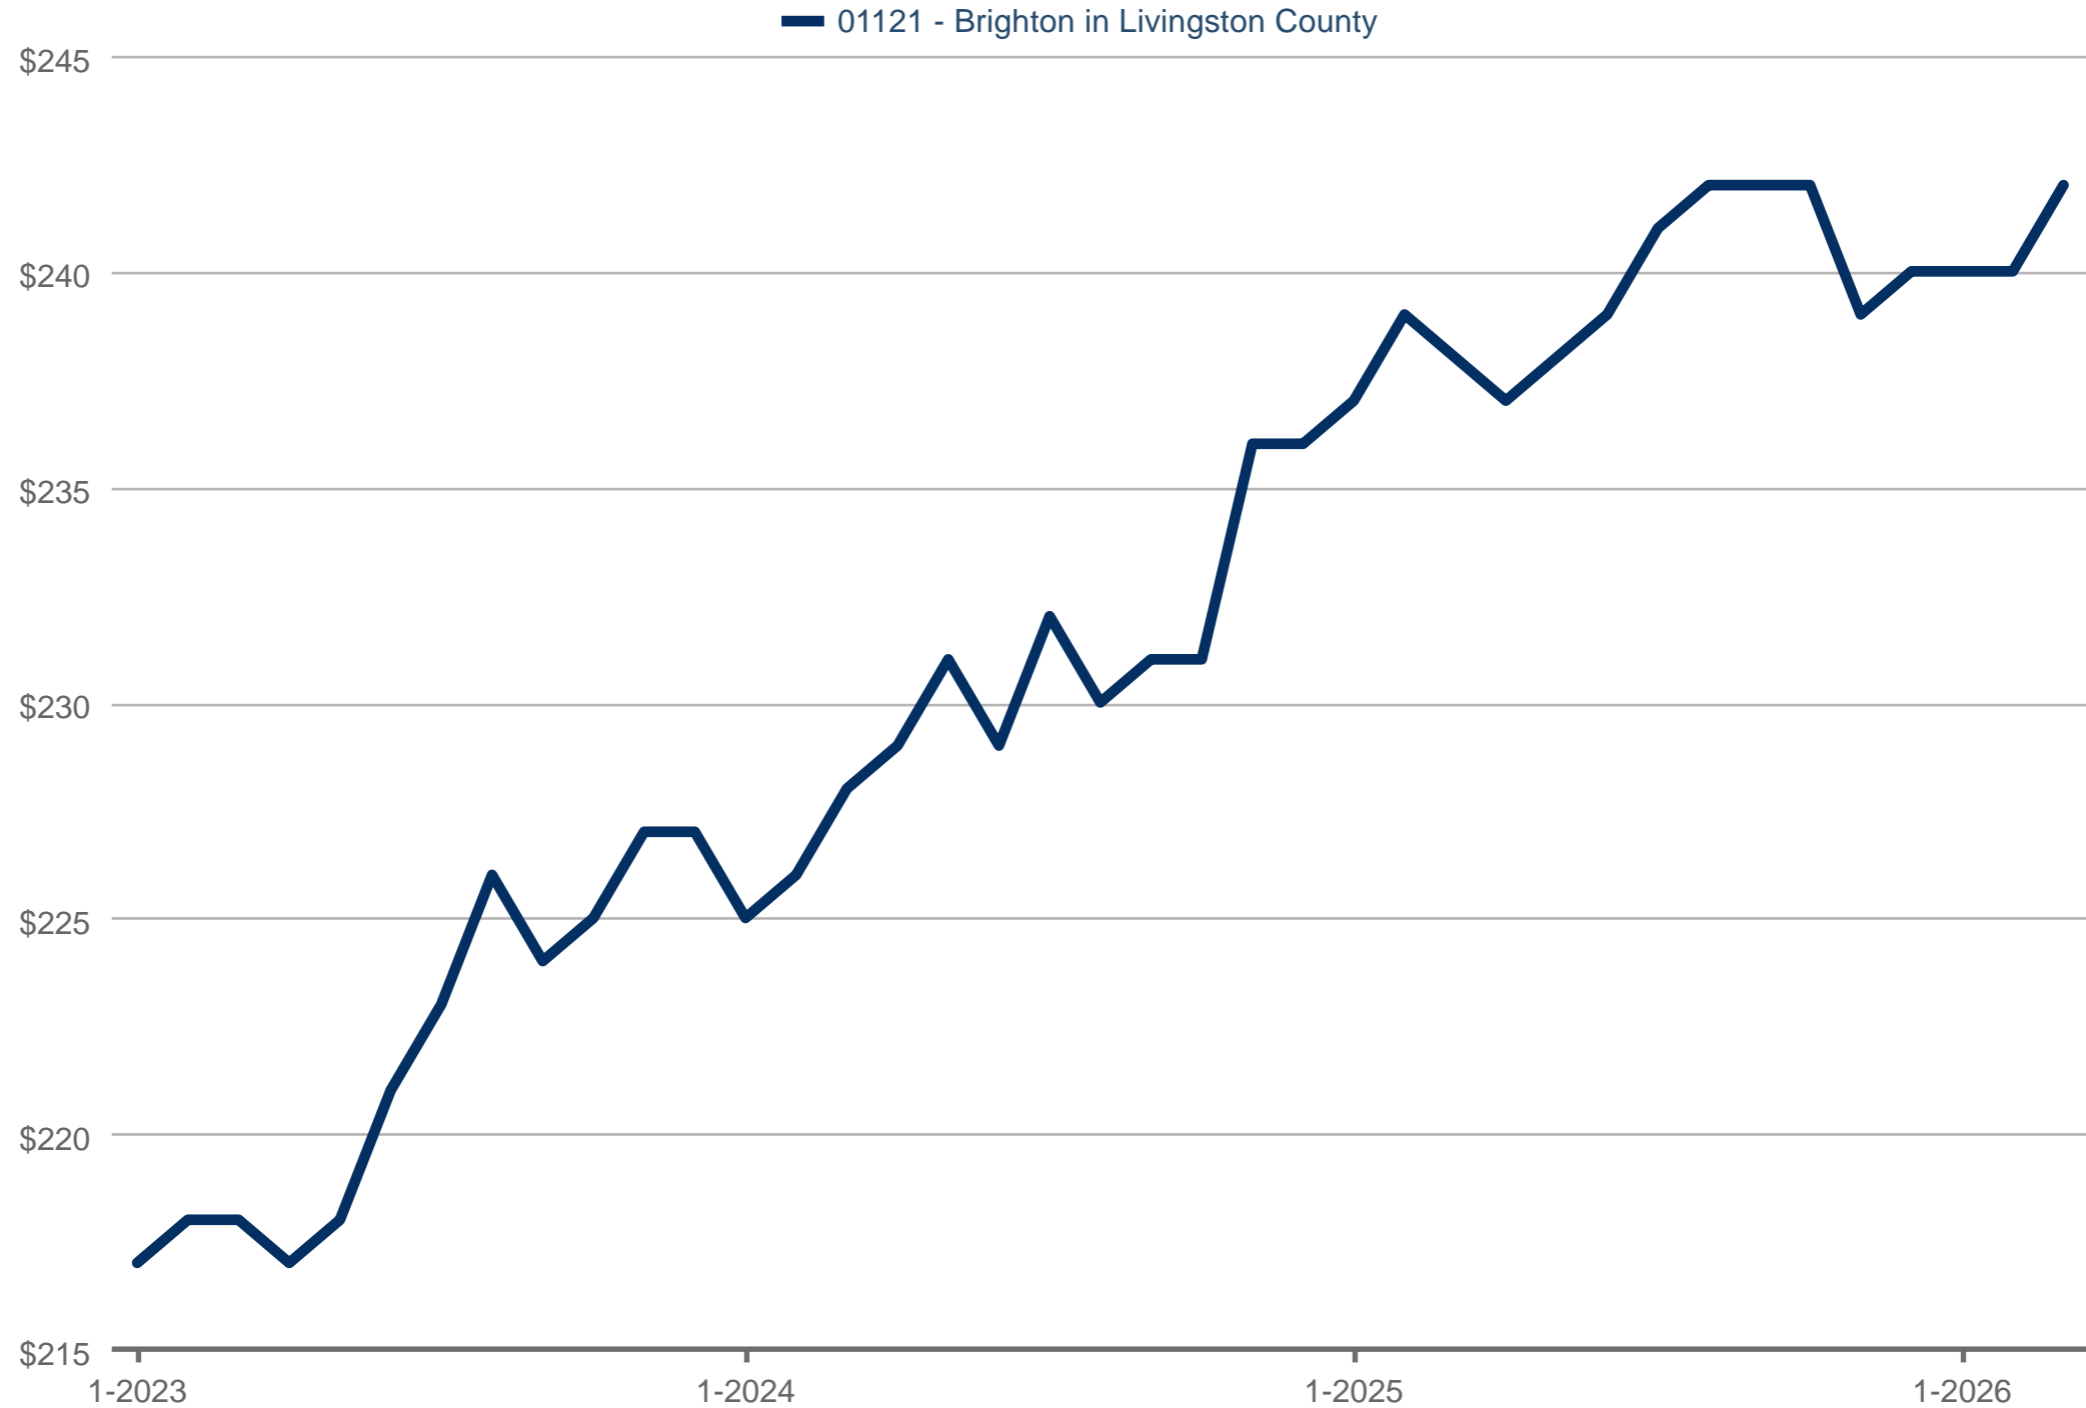

Average Price Per Square Foot

01121 - Brighton in Livingston County

Each data point is 12 months of activity. Data is from April 5, 2026.