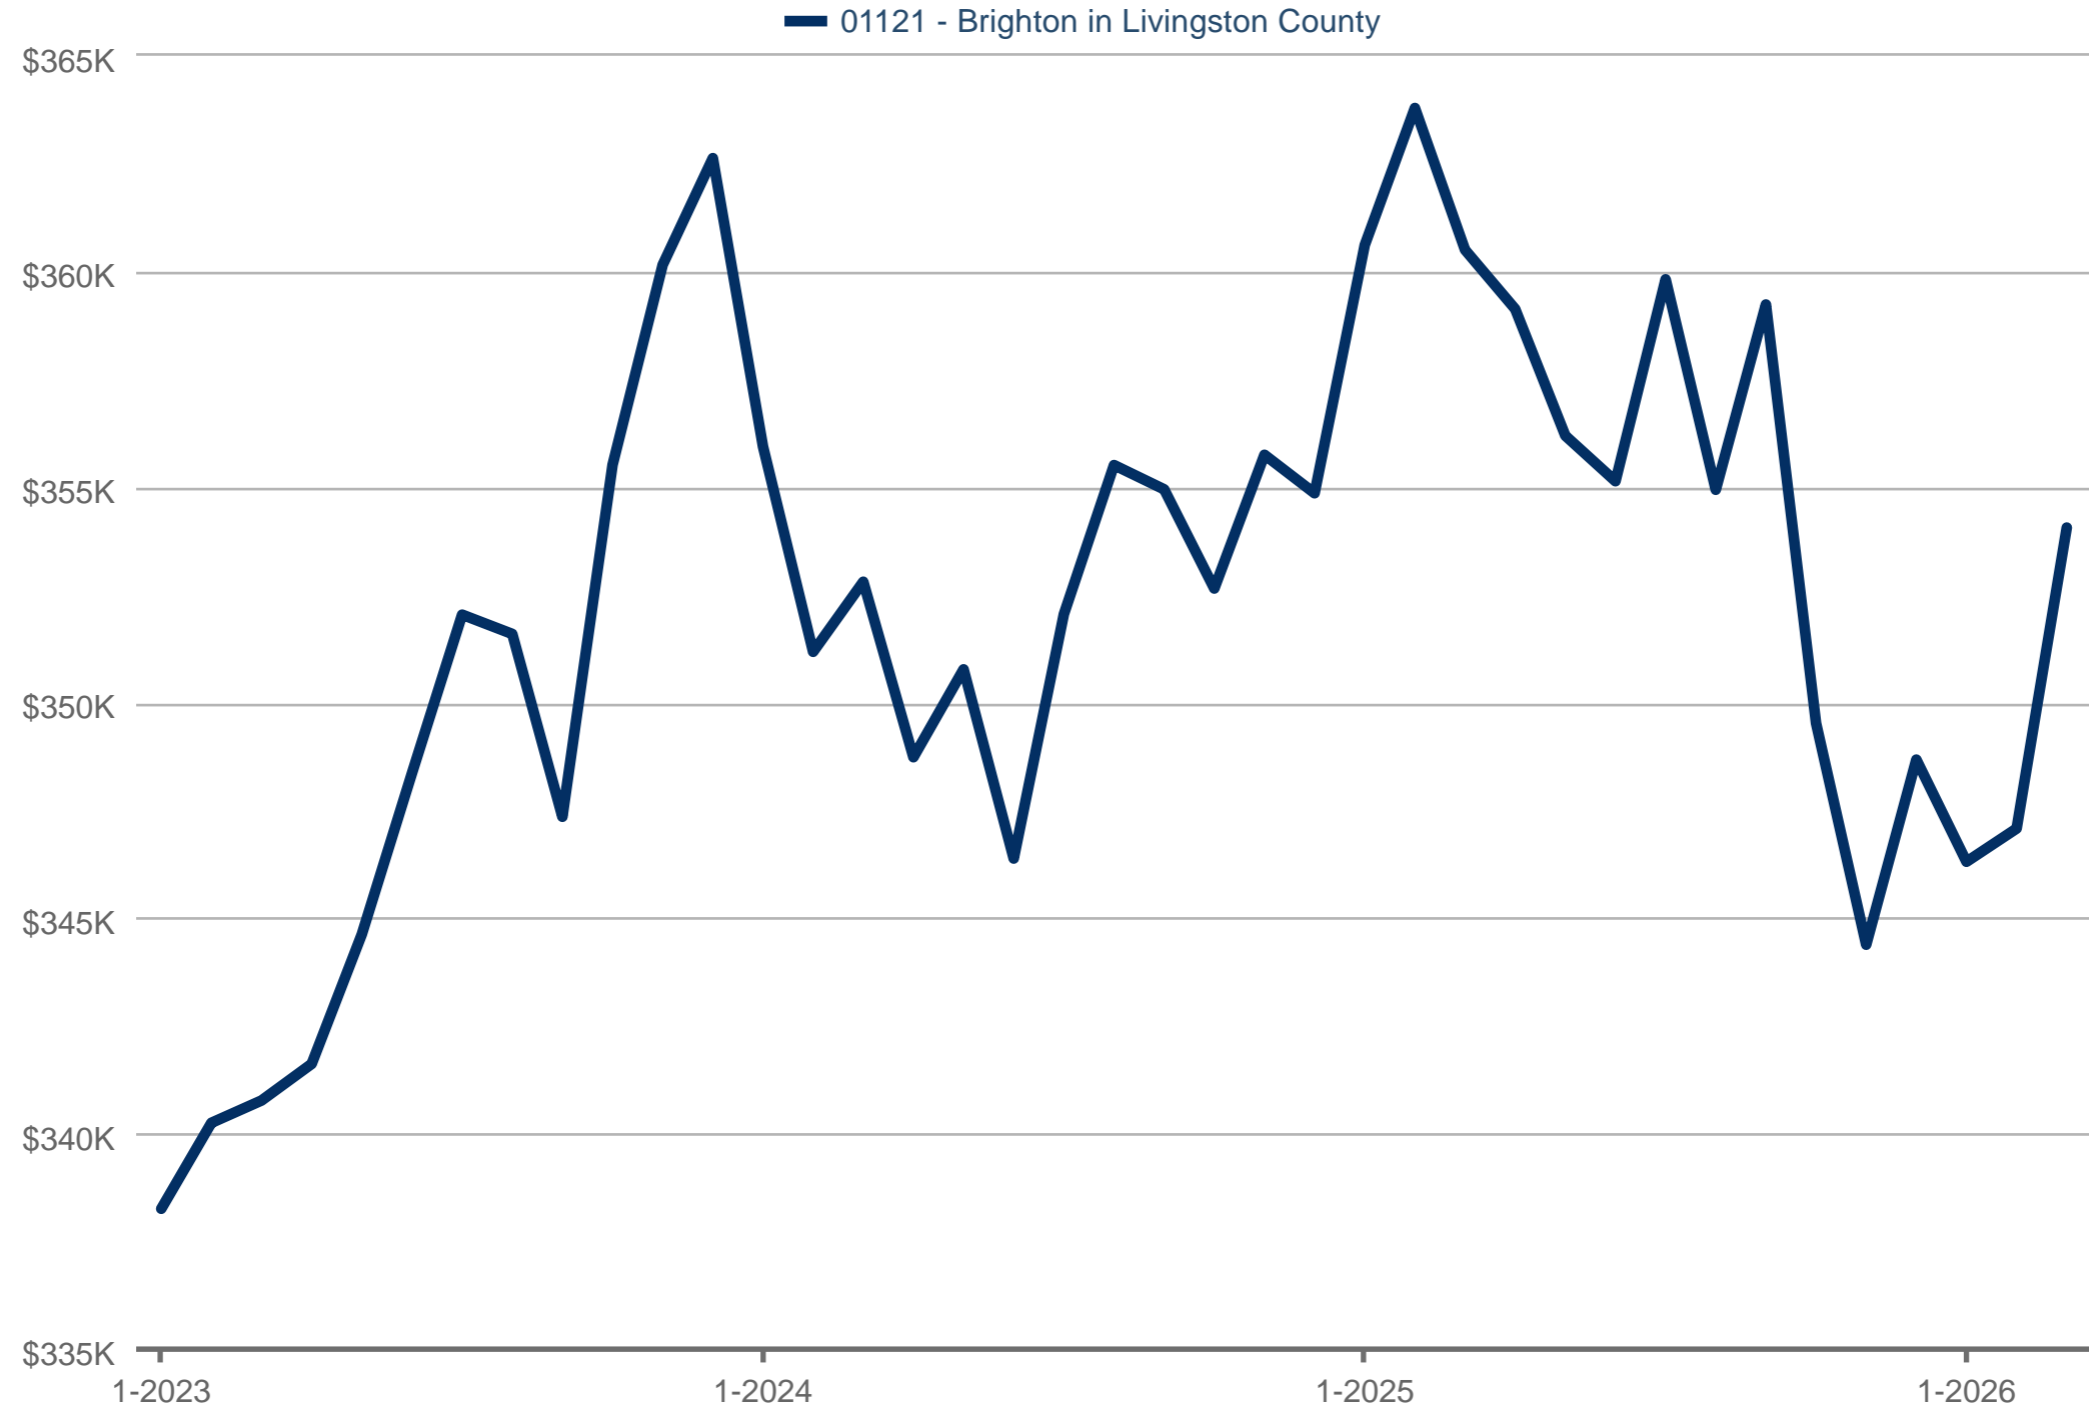

Average Sales Price

01121 - Brighton in Livingston County

Each data point is 12 months of activity. Data is from April 5, 2026.