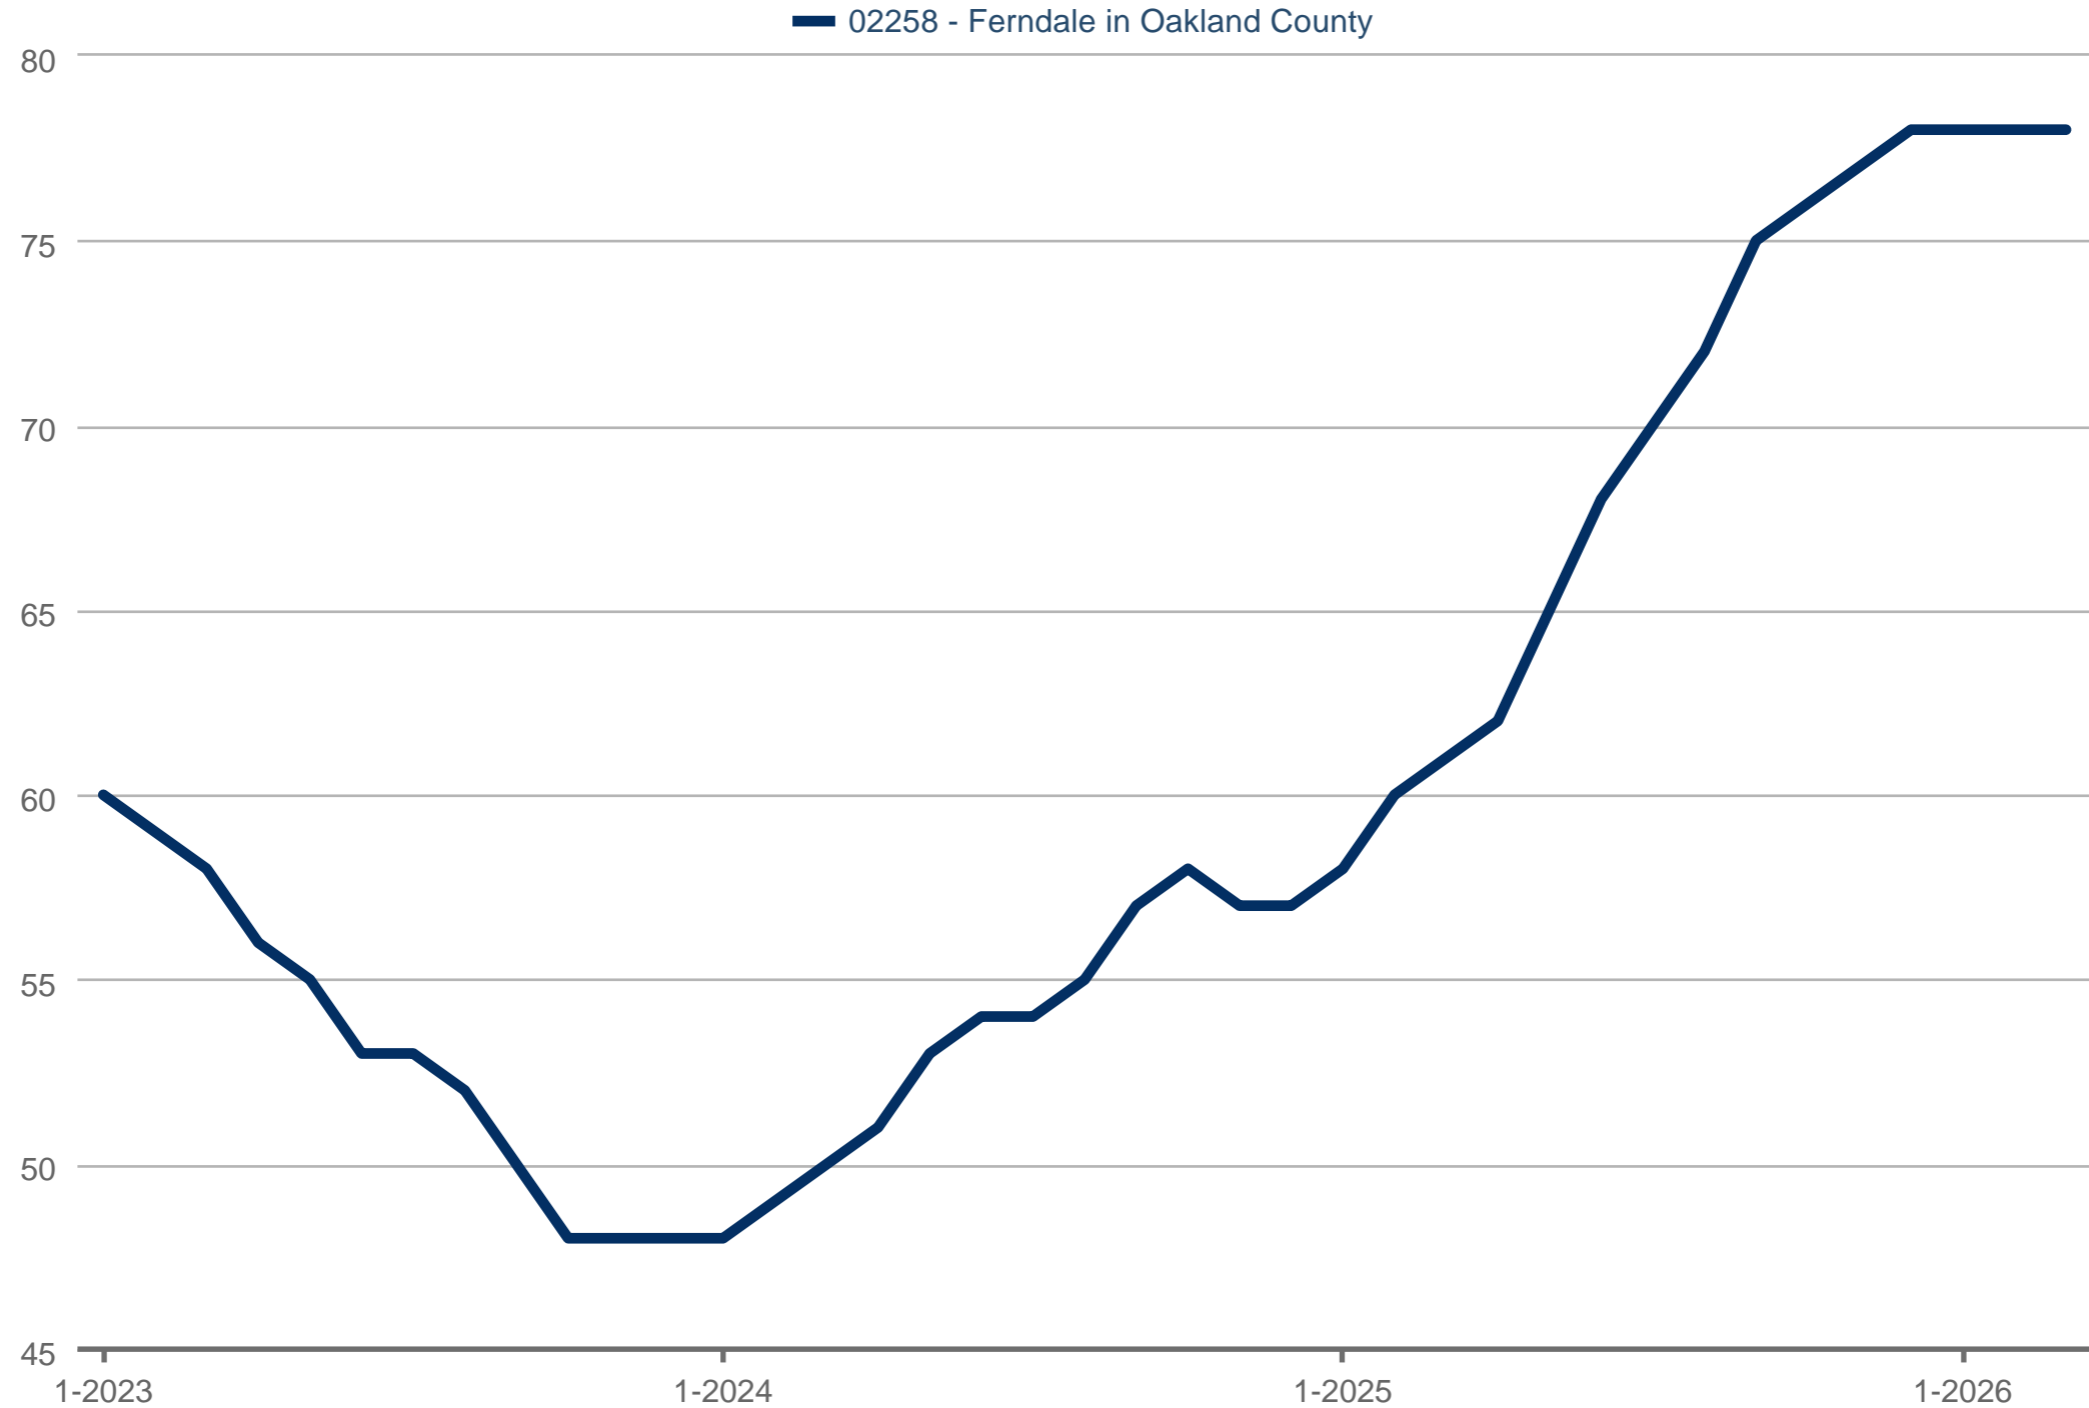

Homes for Sale

02258 - Ferndale in Oakland County

Each data point is 12 months of activity. Data is from April 5, 2026.