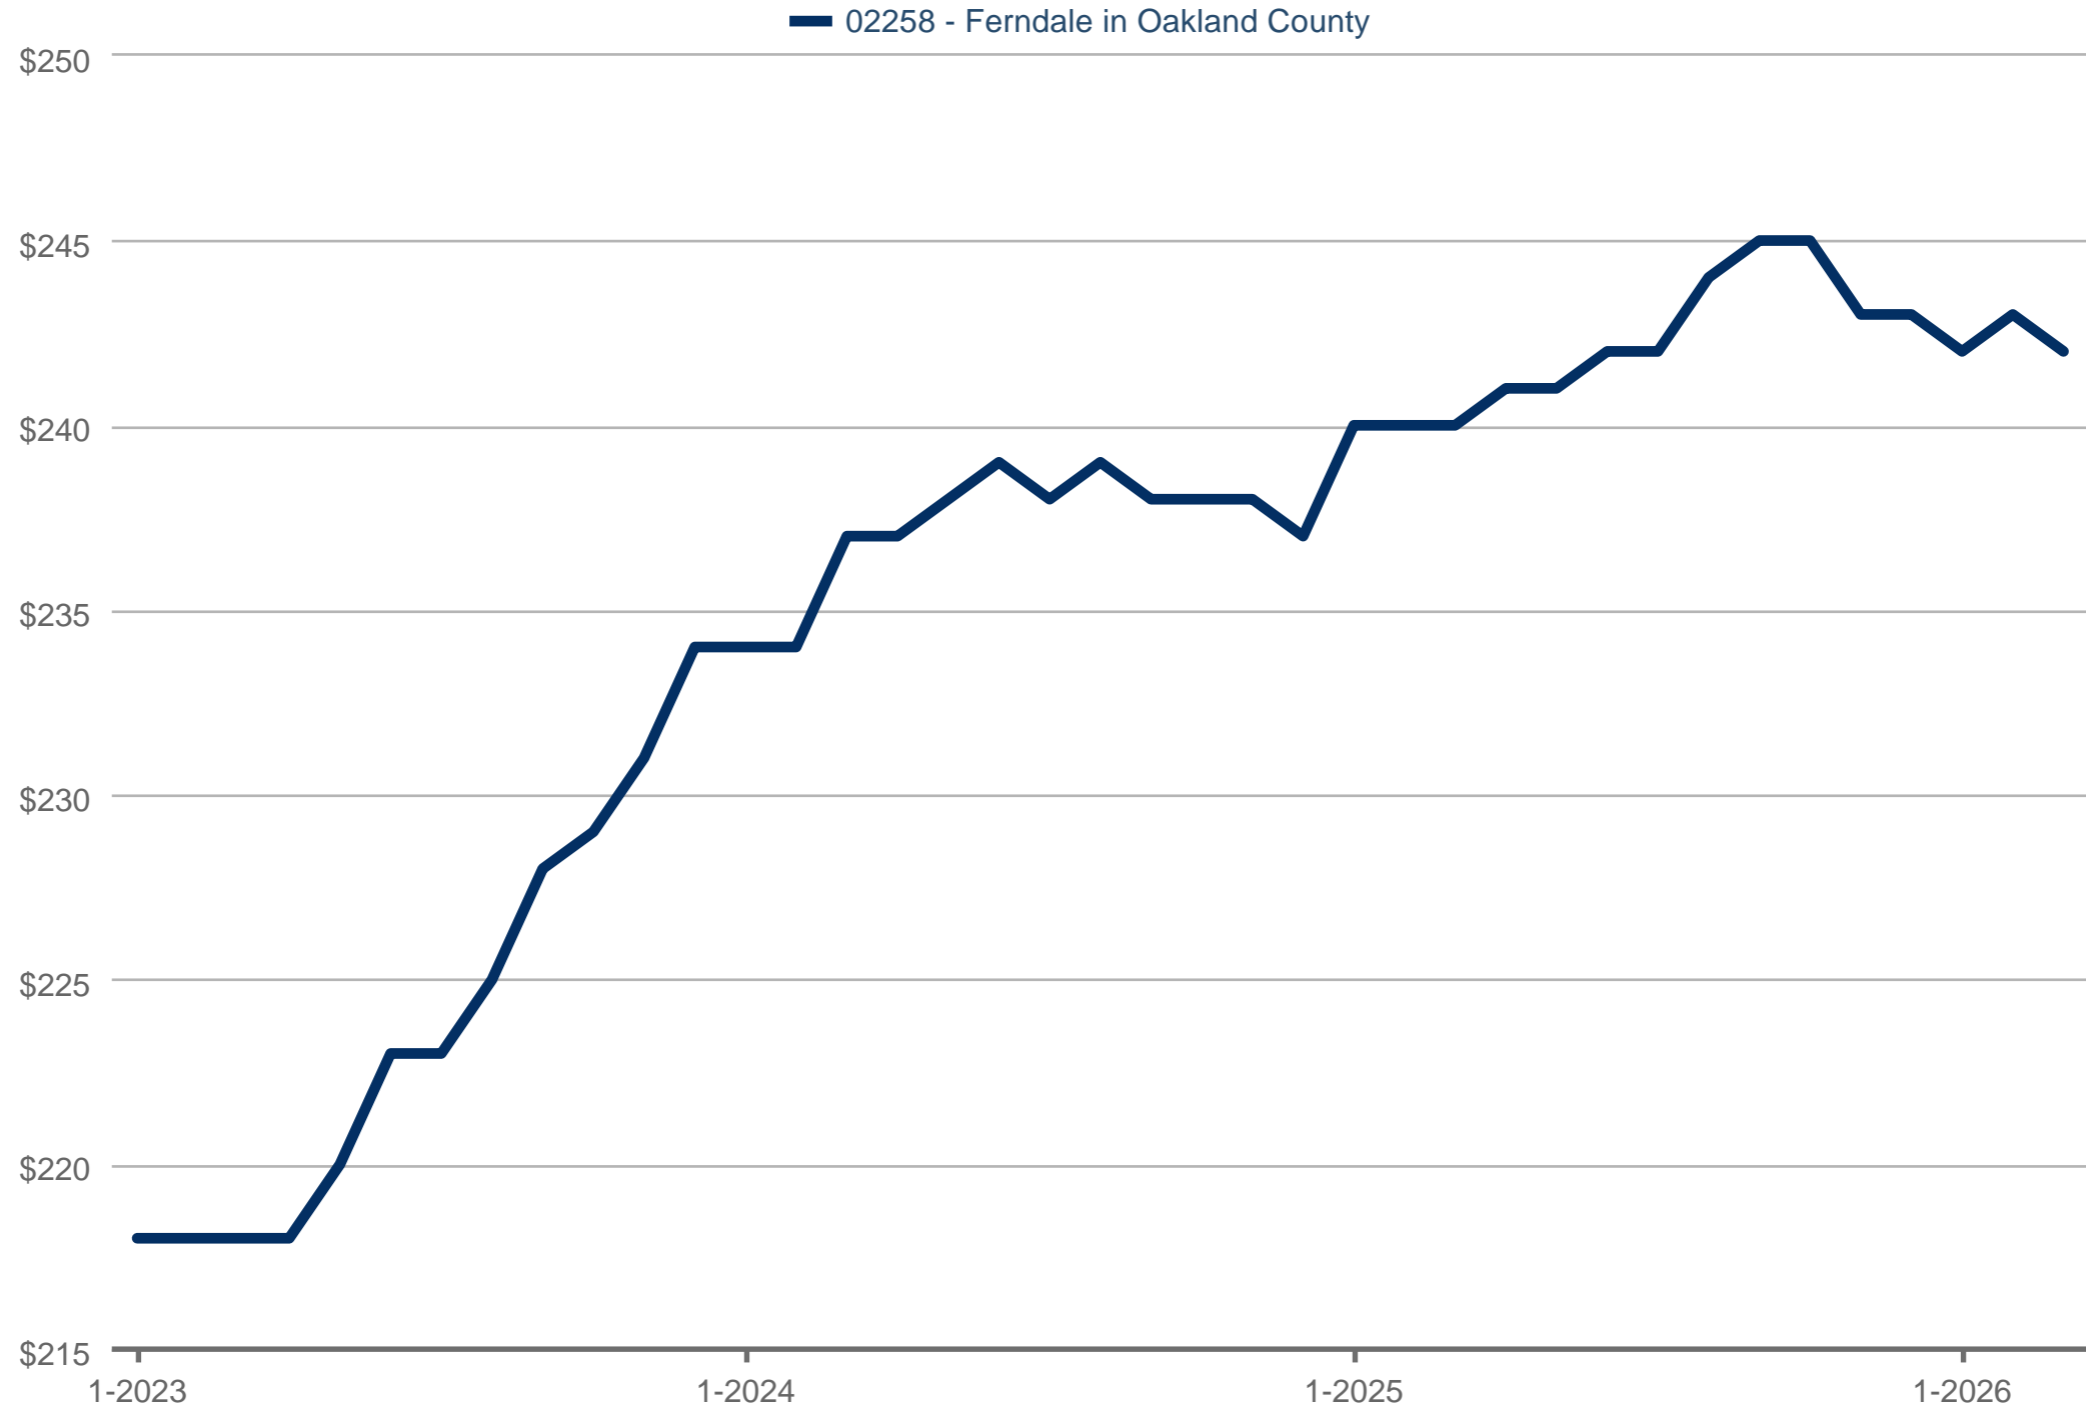

Average Price Per Square Foot

02258 - Ferndale in Oakland County

Each data point is 12 months of activity. Data is from April 5, 2026.