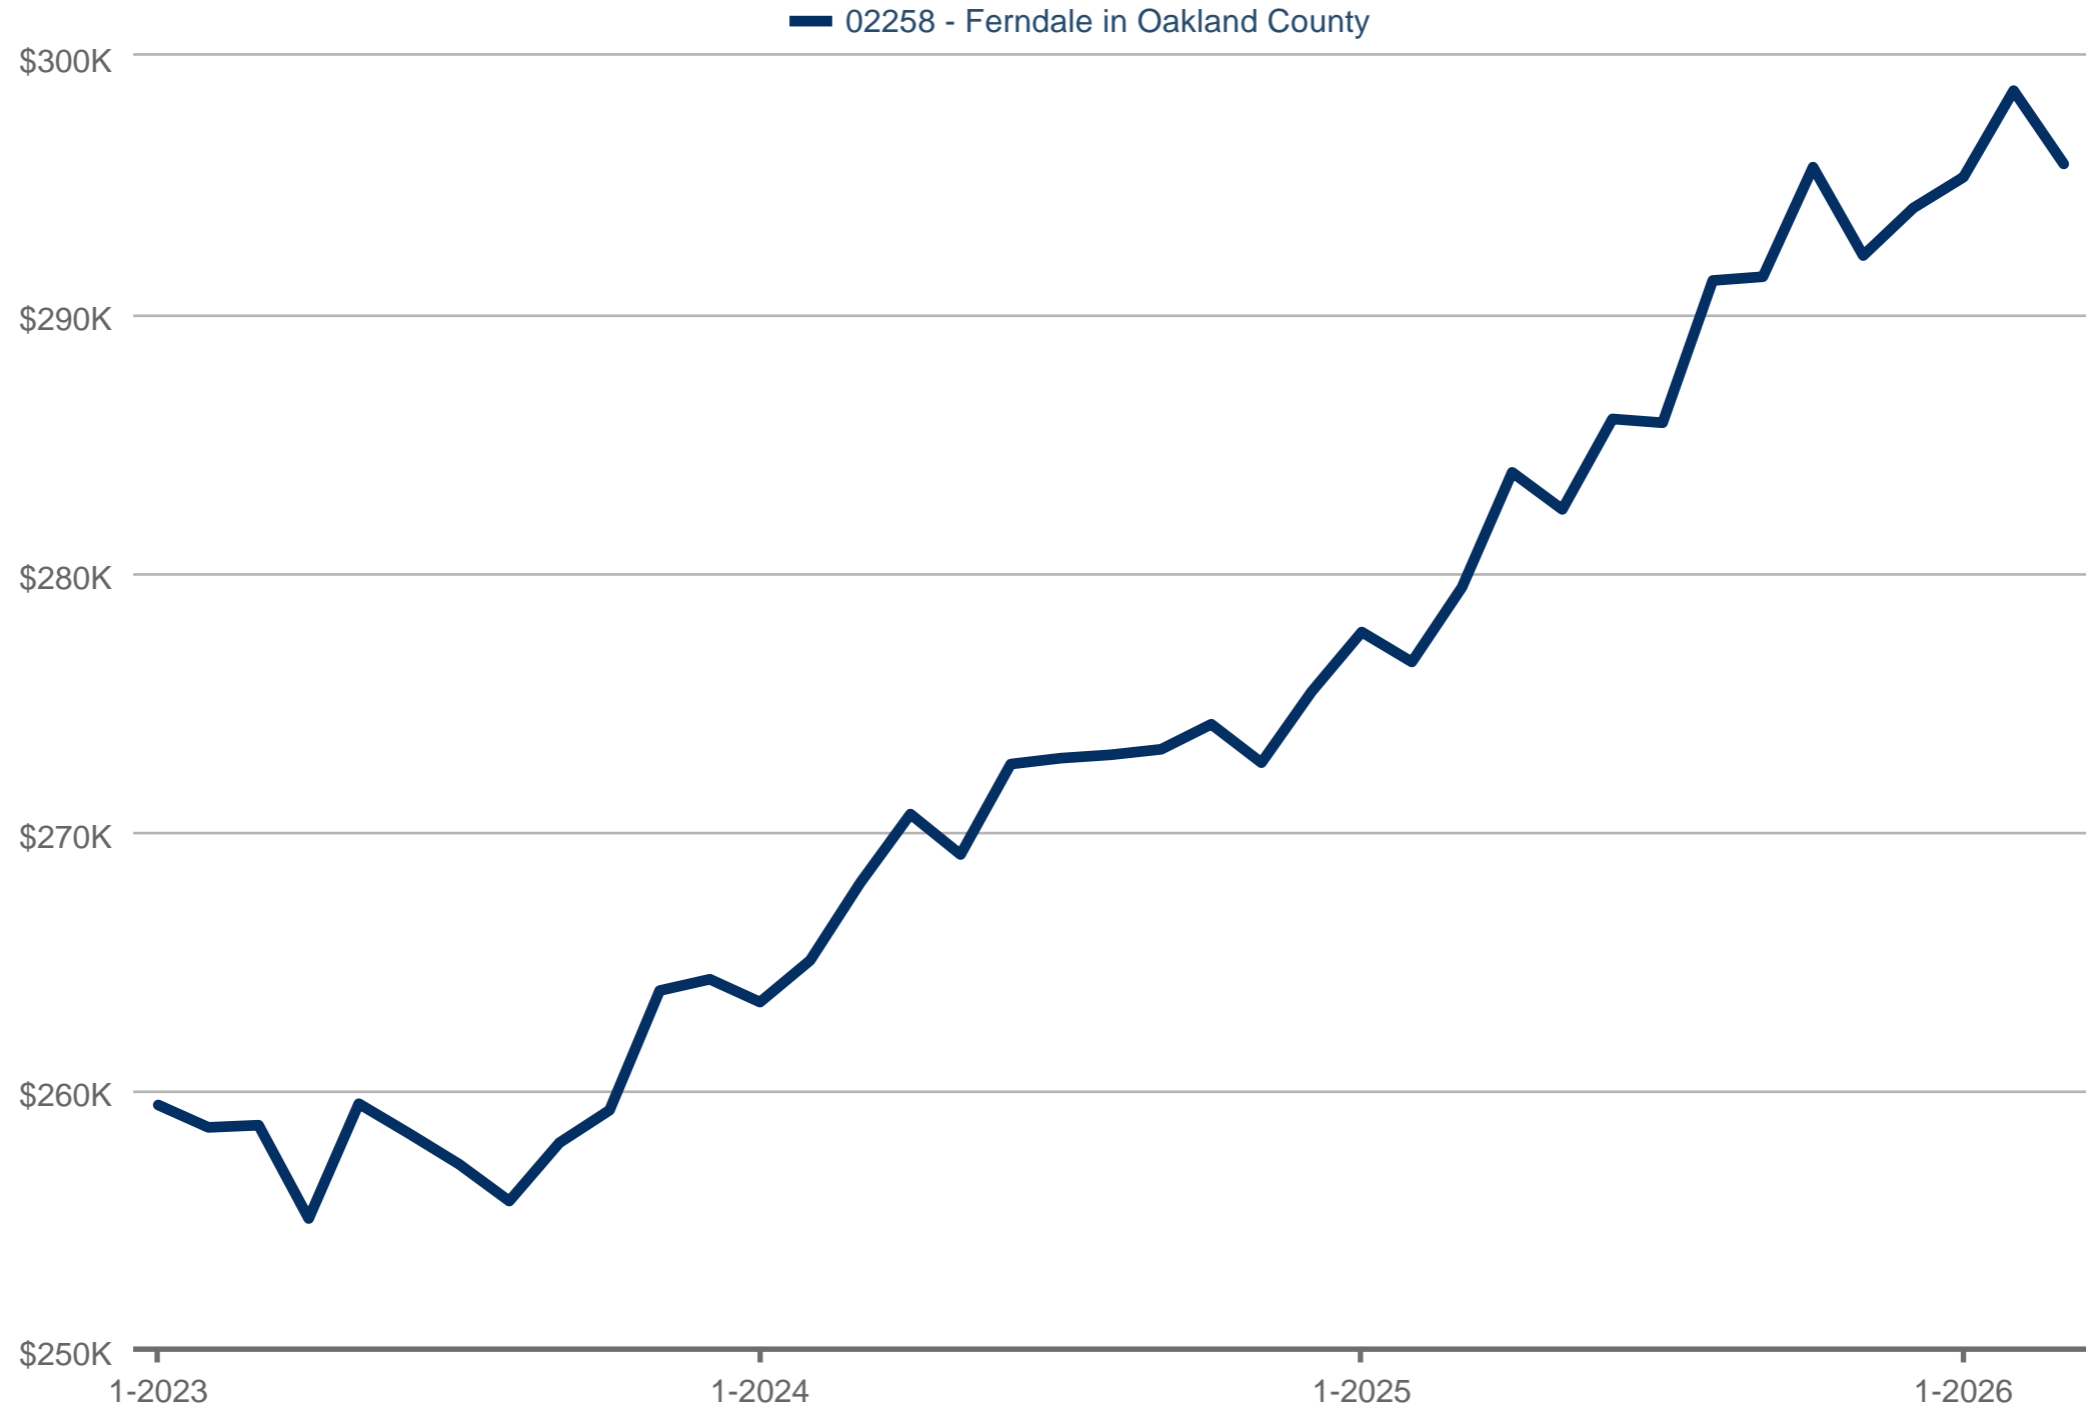

### Average Sales Price

02258 - Ferndale in Oakland County

Each data point is 12 months of activity. Data is from April 5, 2026.