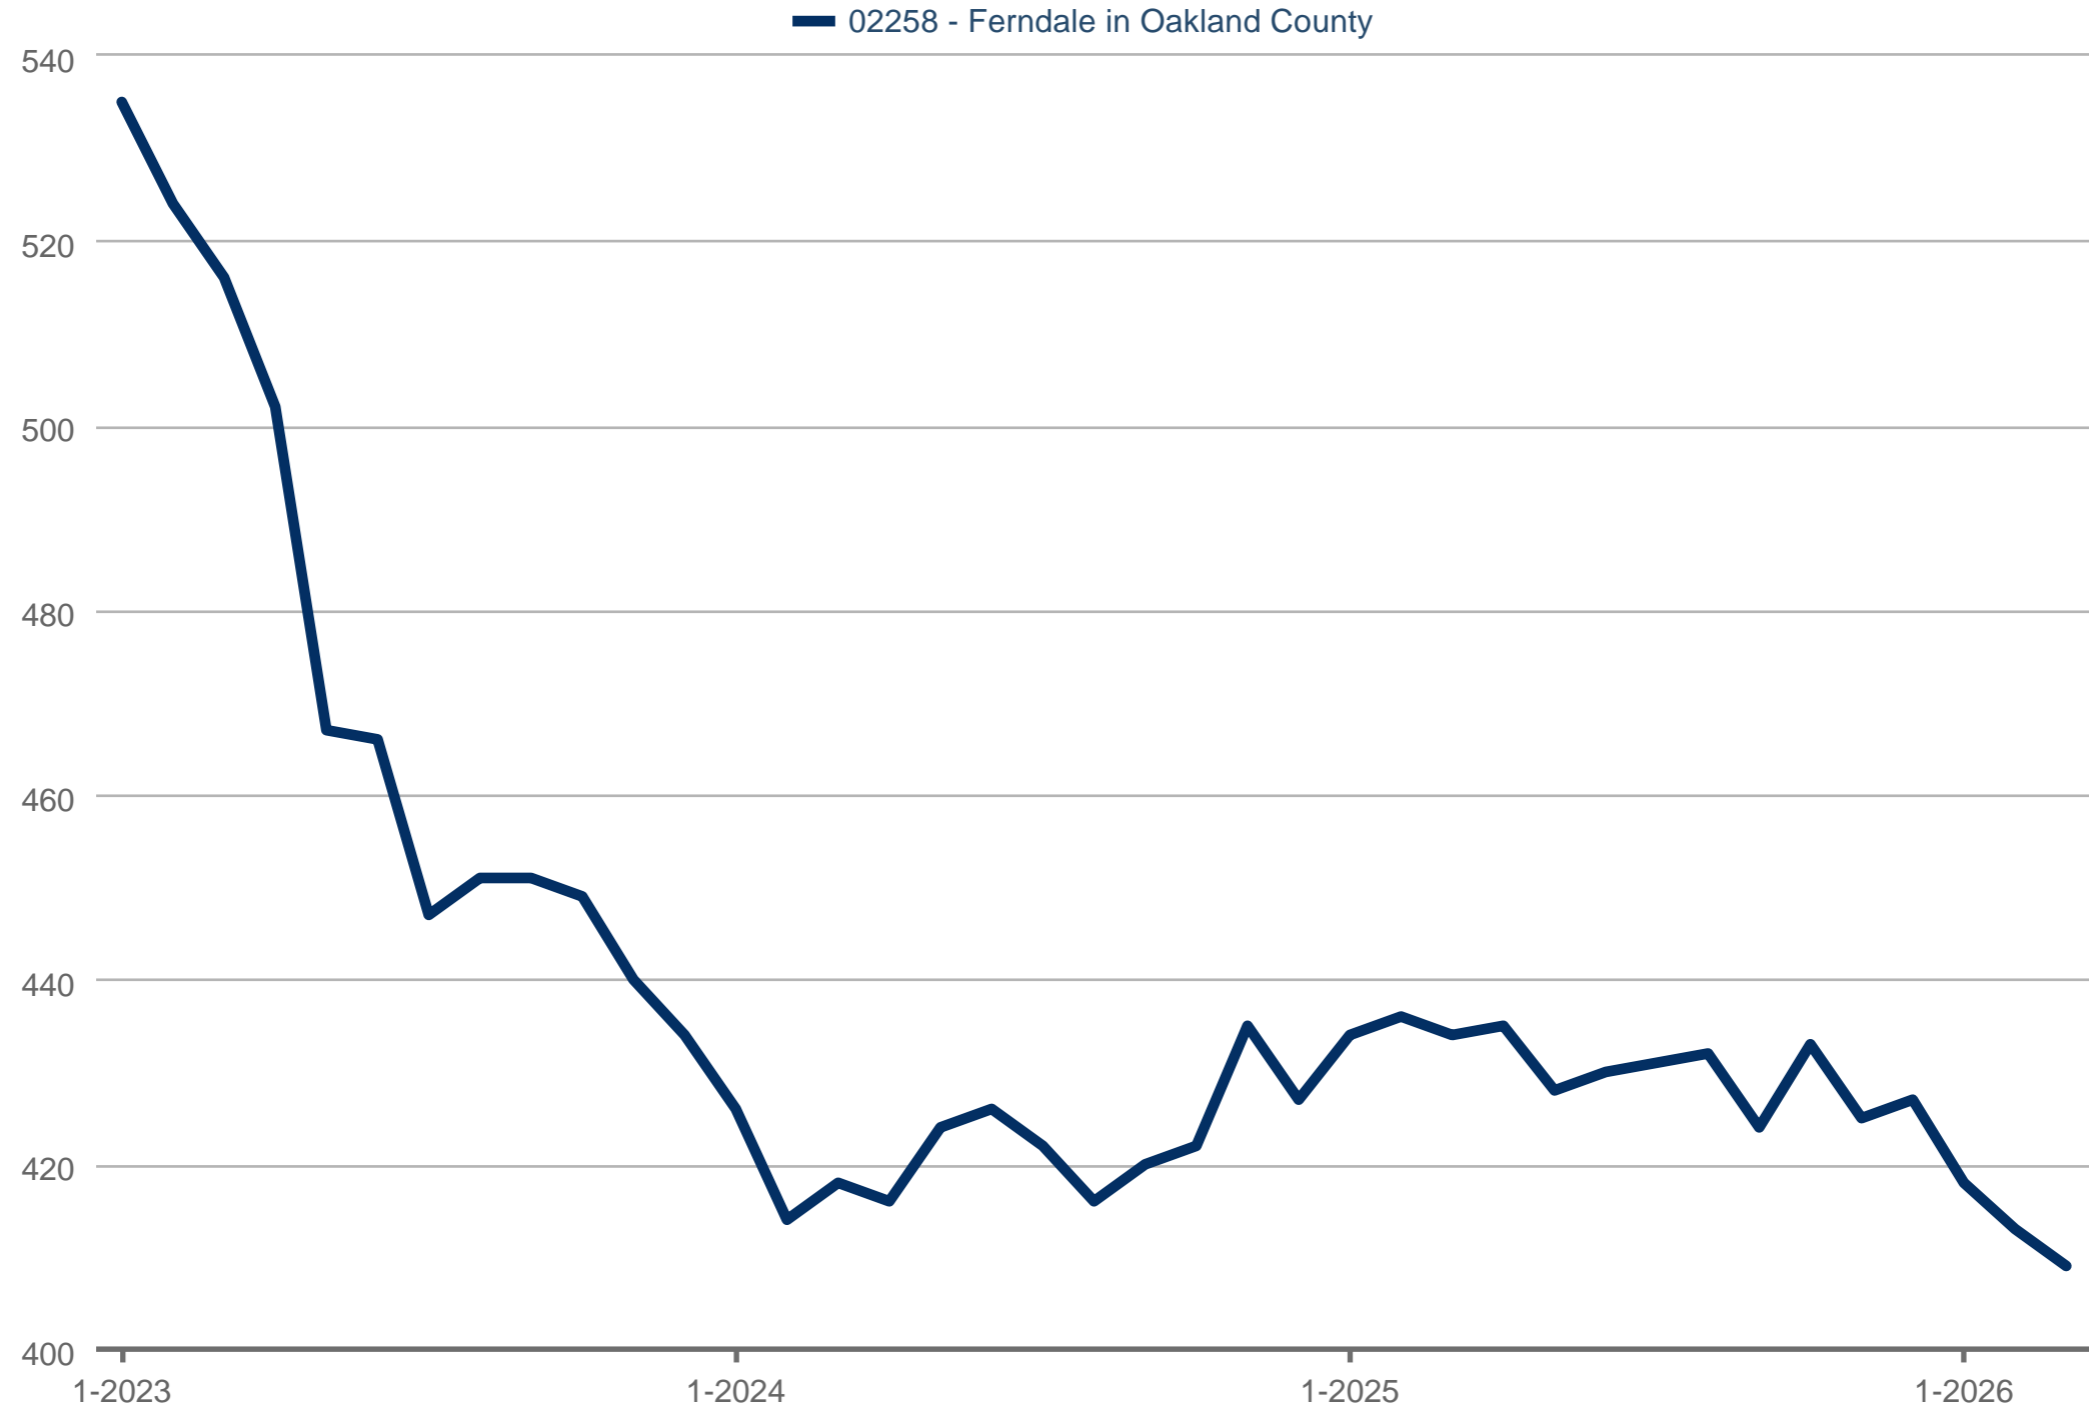

Pending Sales

02258 - Ferndale in Oakland County

Each data point is 12 months of activity. Data is from April 5, 2026.