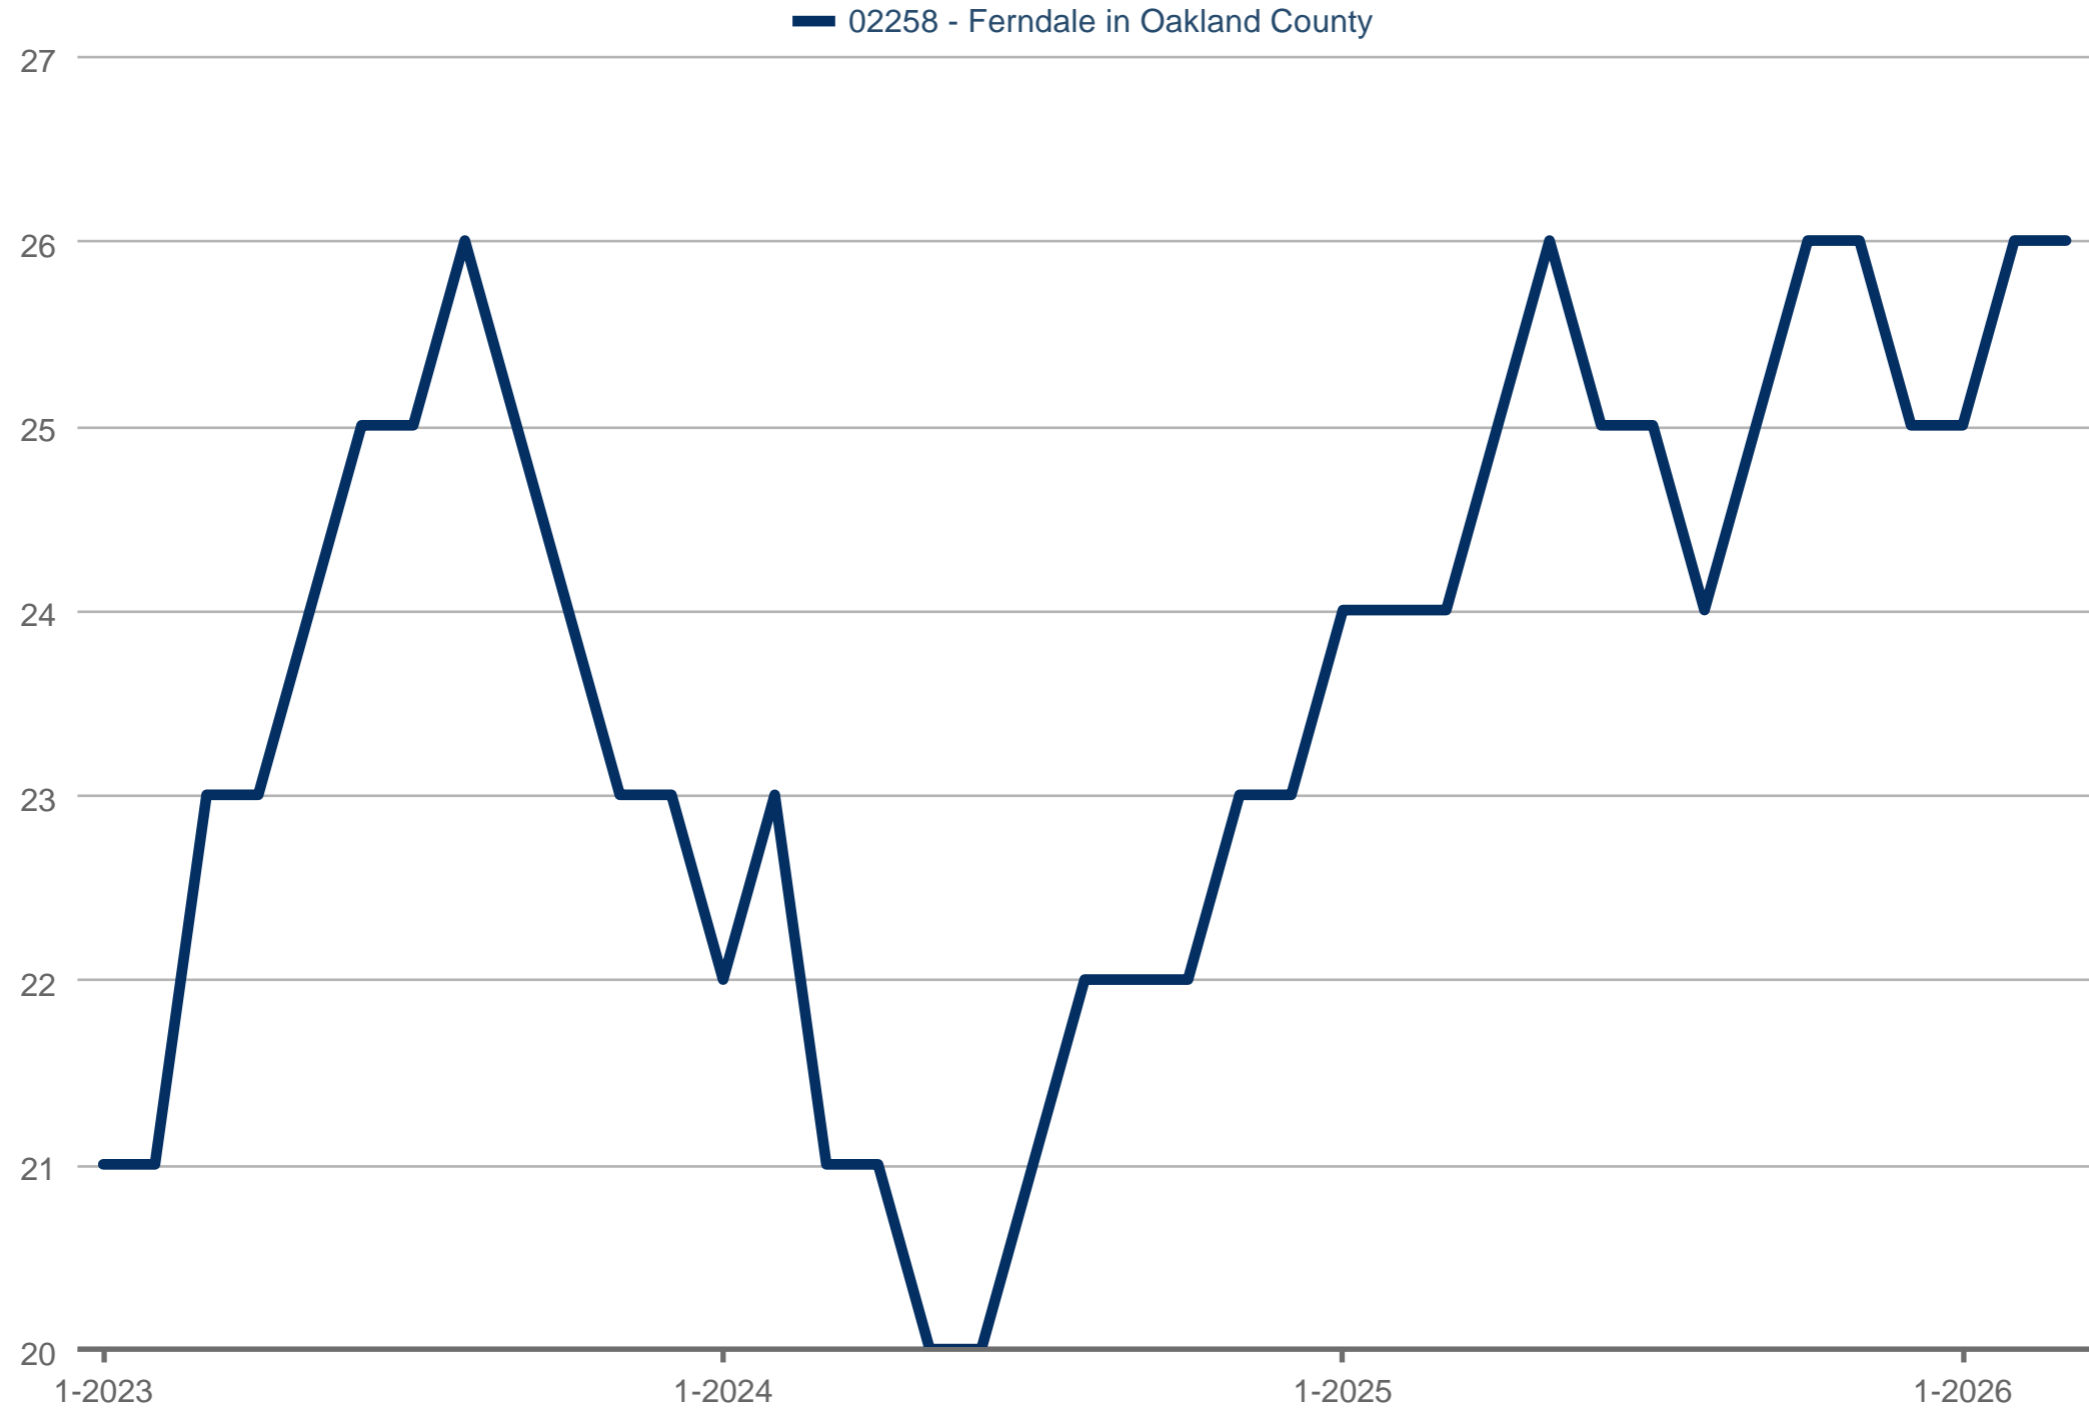

Average Days on Market

02258 - Ferndale in Oakland County

Each data point is 12 months of activity. Data is from April 5, 2026.