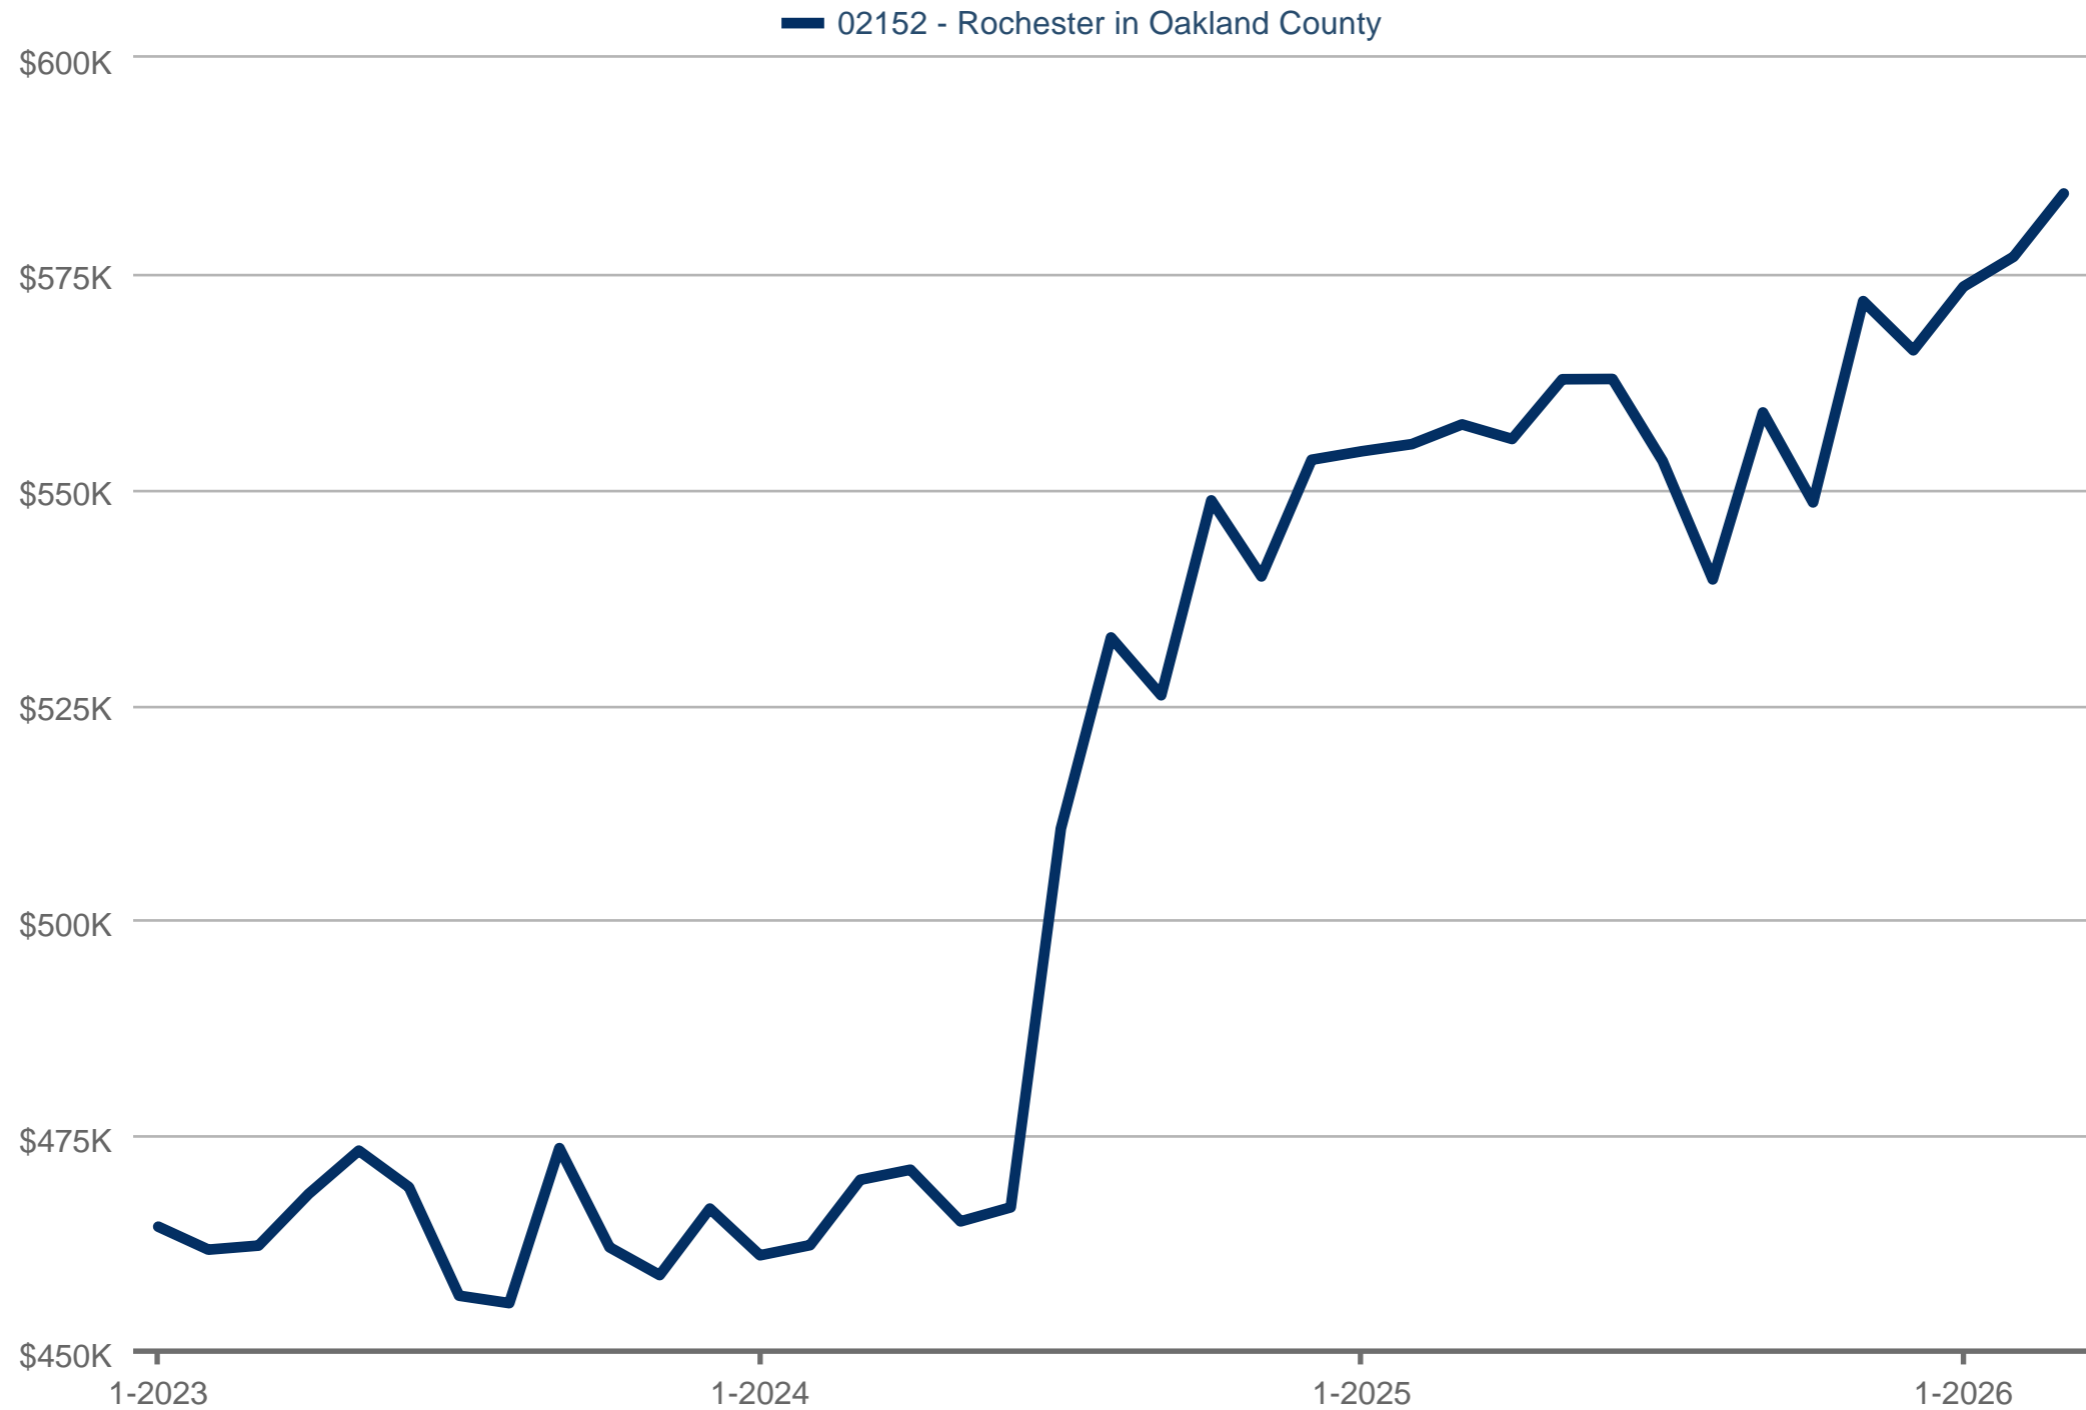

Average Sales Price

02152 - Rochester in Oakland County

Each data point is 12 months of activity. Data is from April 30, 2026.