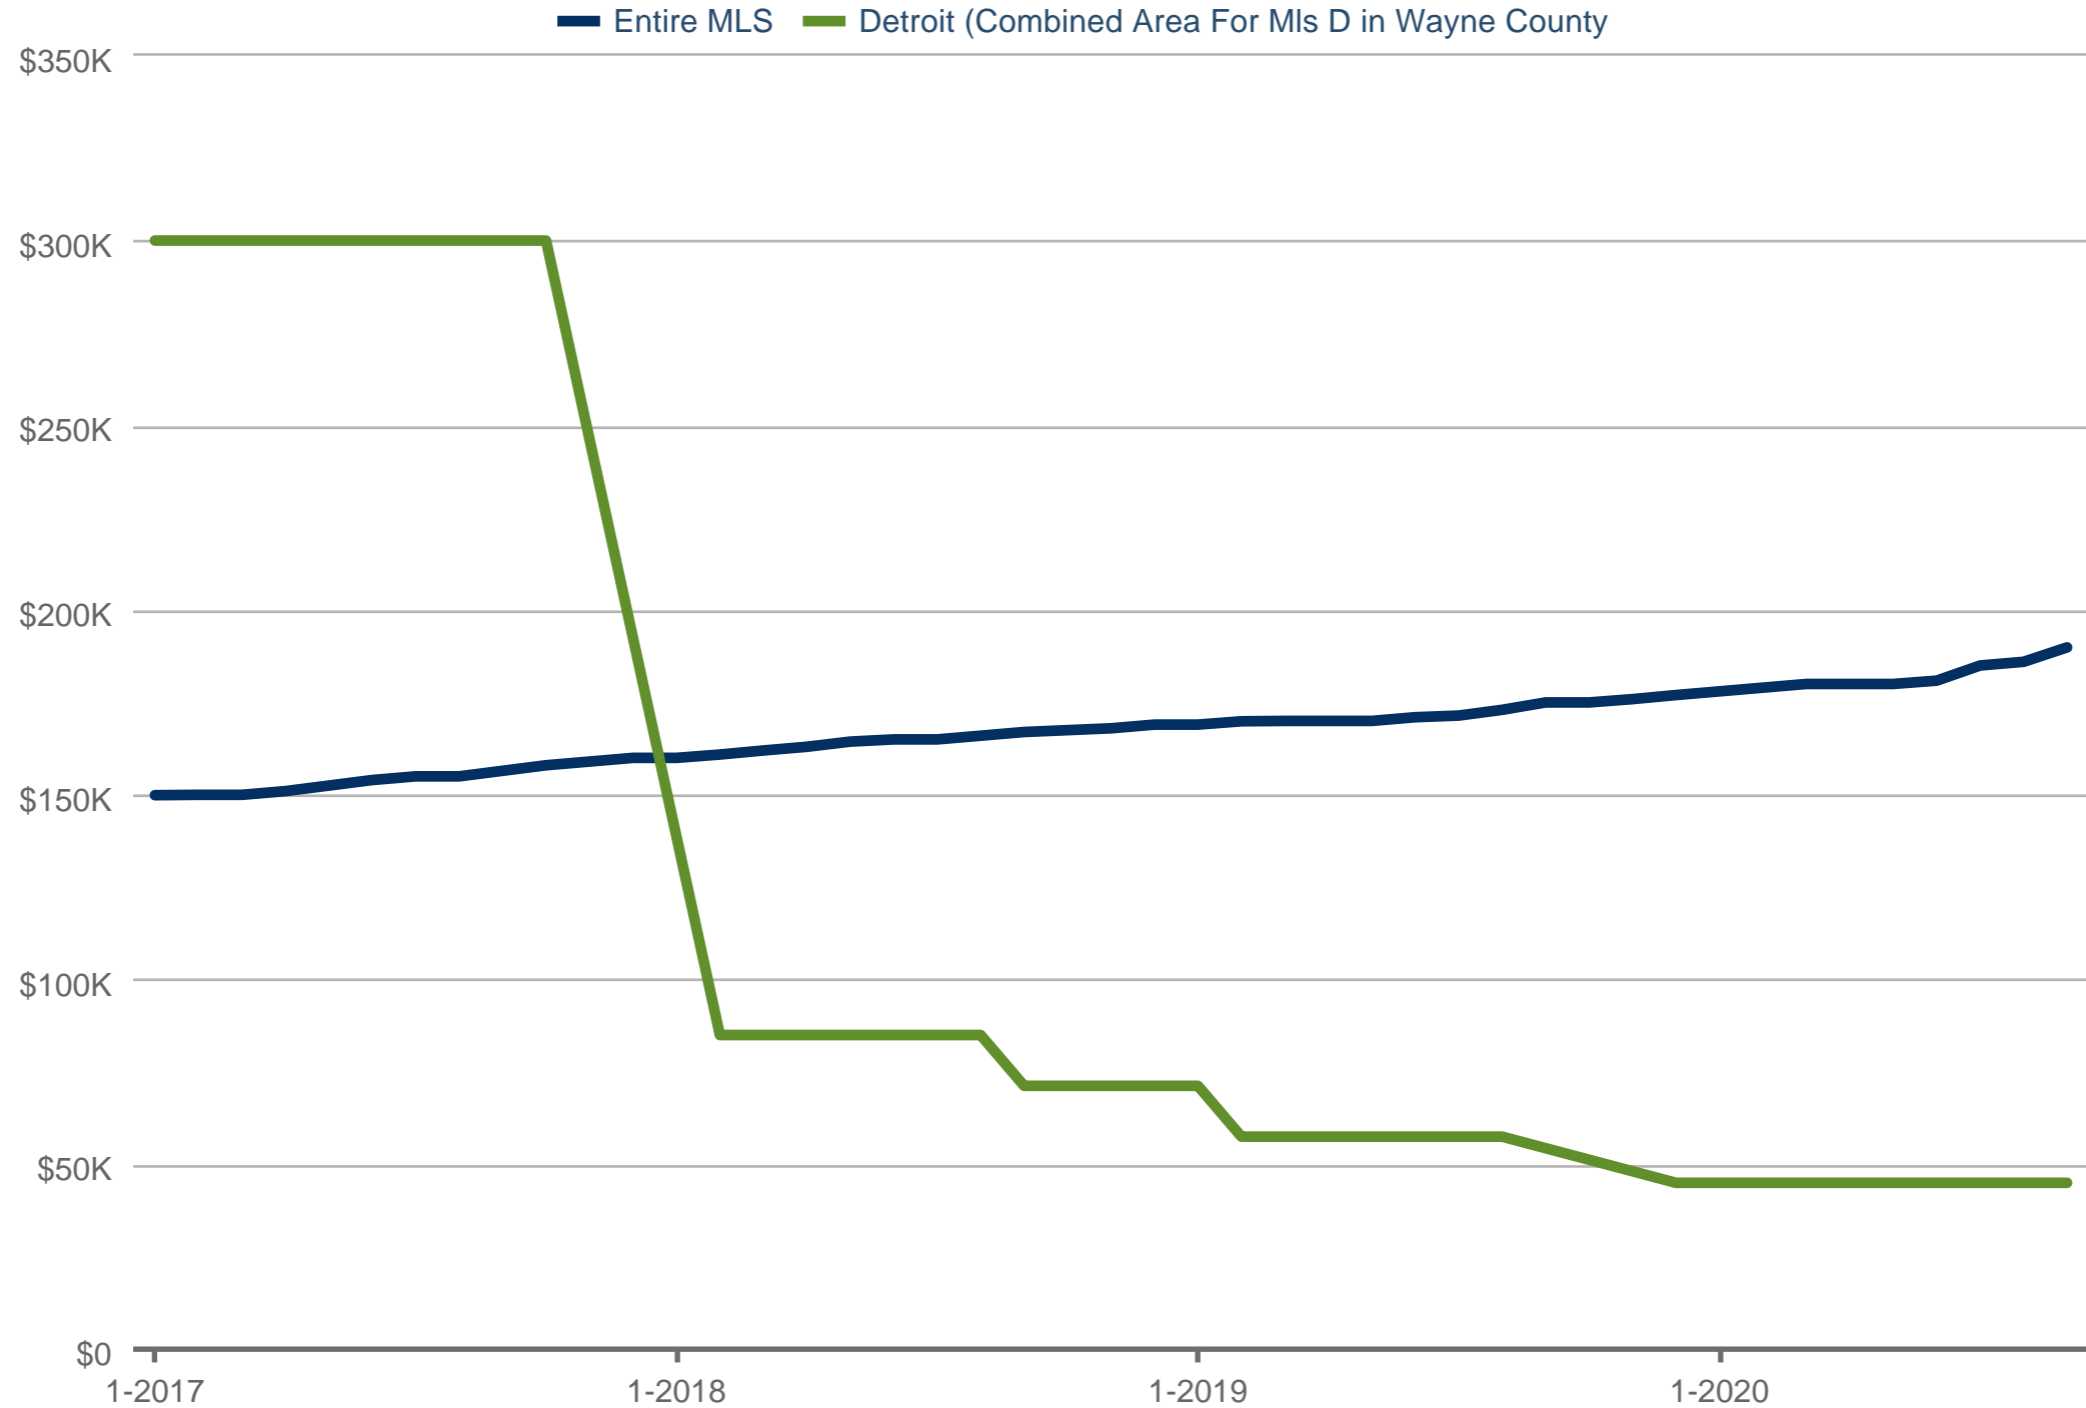

Entire MLS & Detroit (Combined Area For MLs D in Wayne County)

Each data point is 12 months of activity. Data is from October 24, 2020.

All data from Realcomp II Ltd. InfoSparks © 2020 ShowingTime.