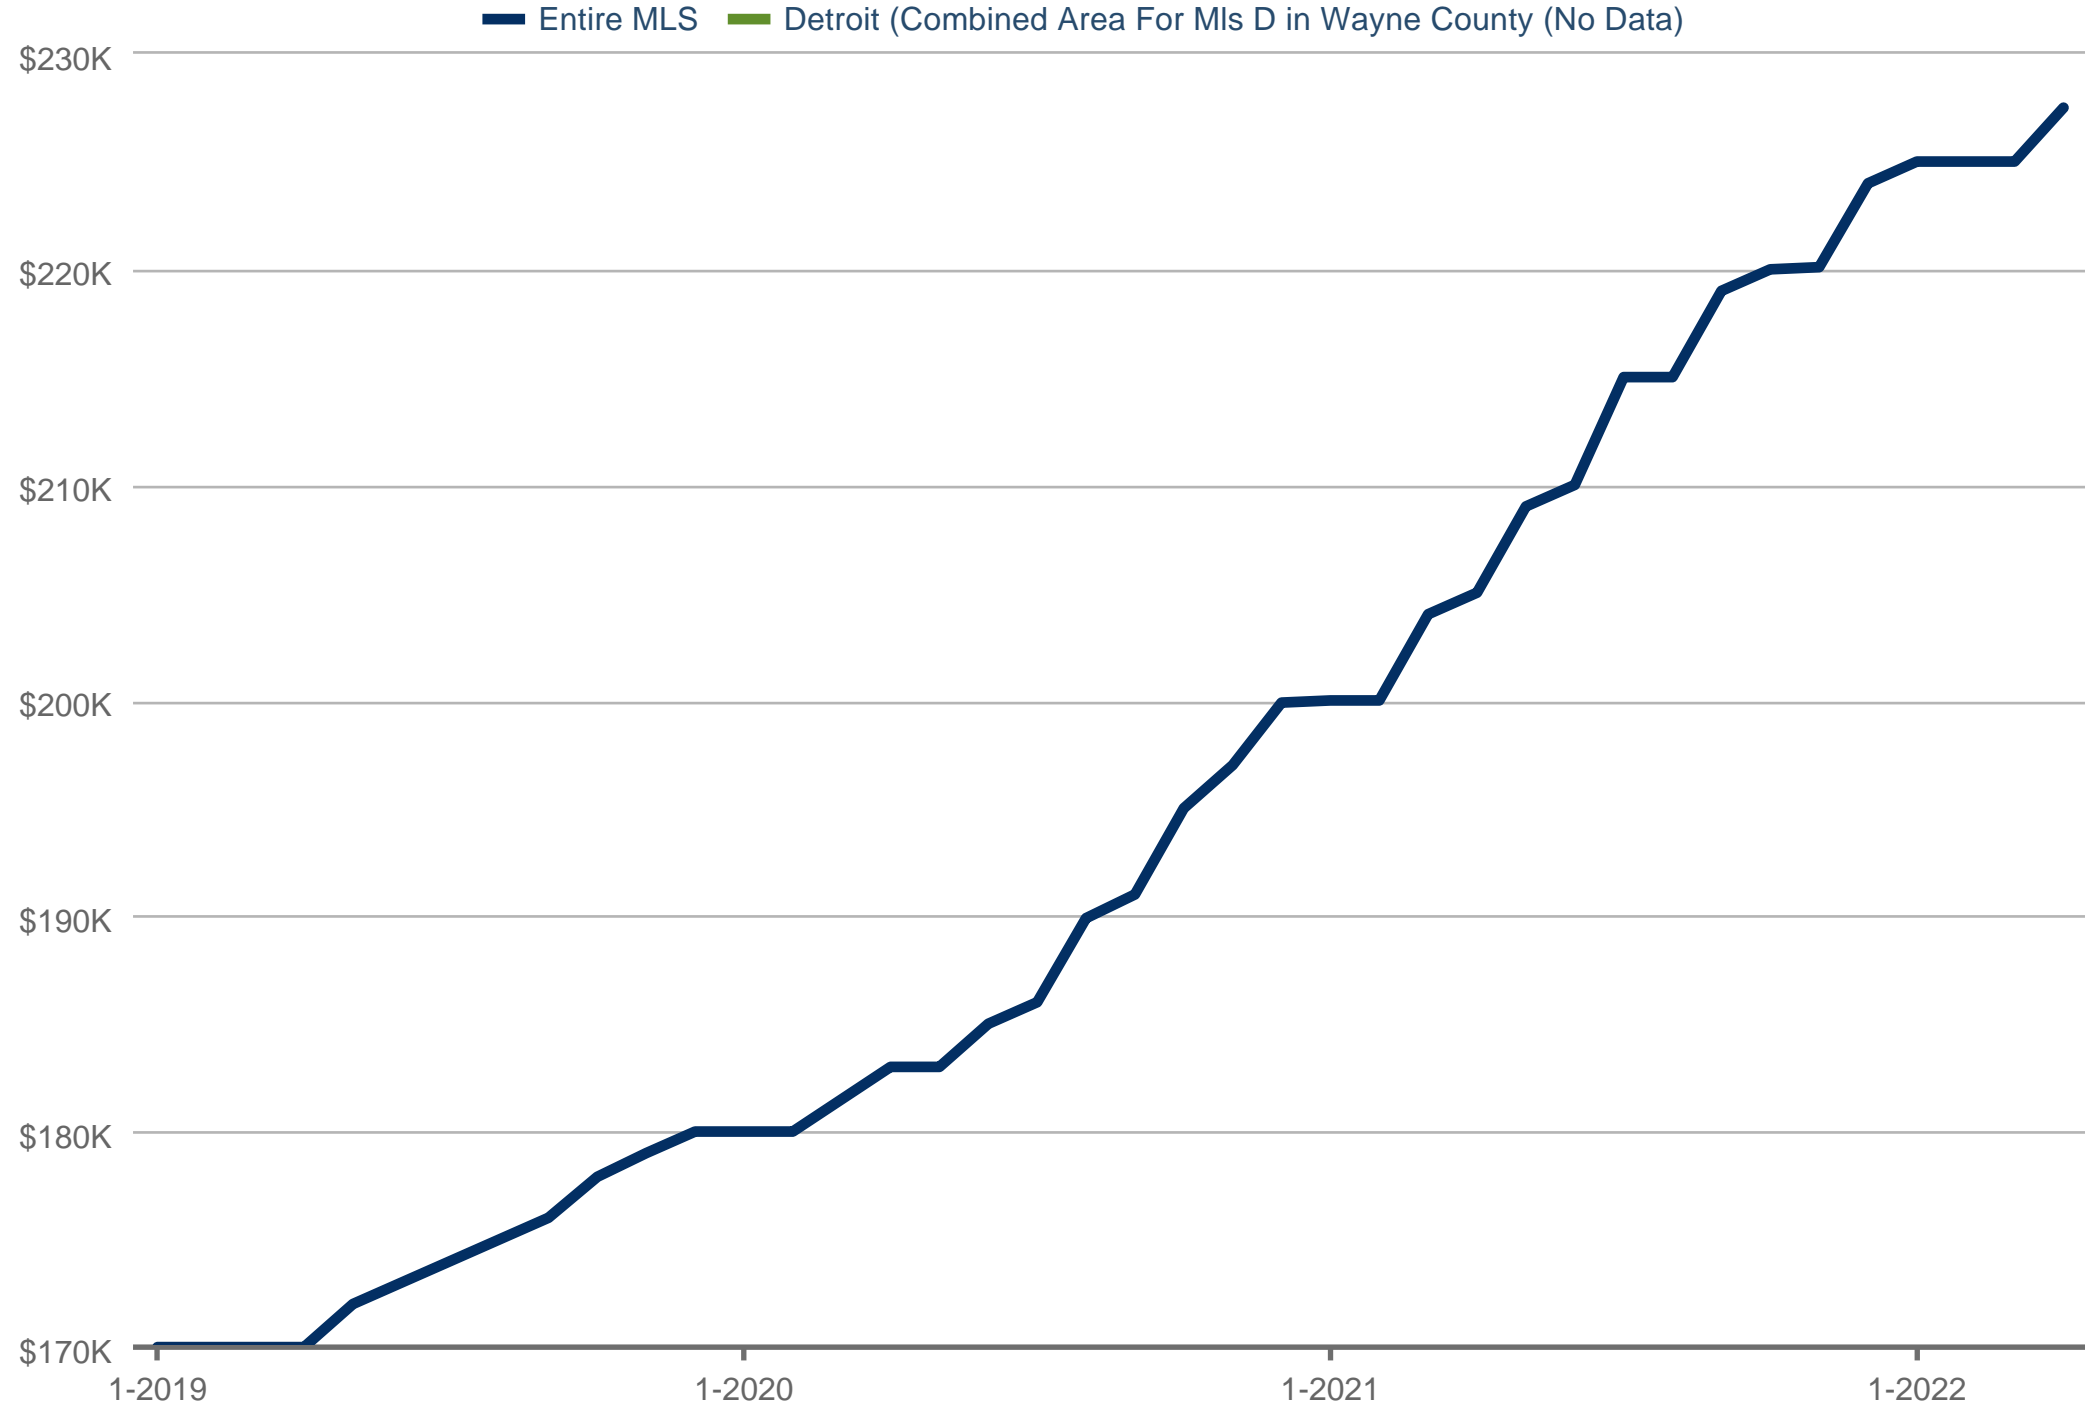

Entire MLS & Detroit (Combined Area For MLs D in Wayne County

Each data point is 12 months of activity. Data is from May 18, 2022.