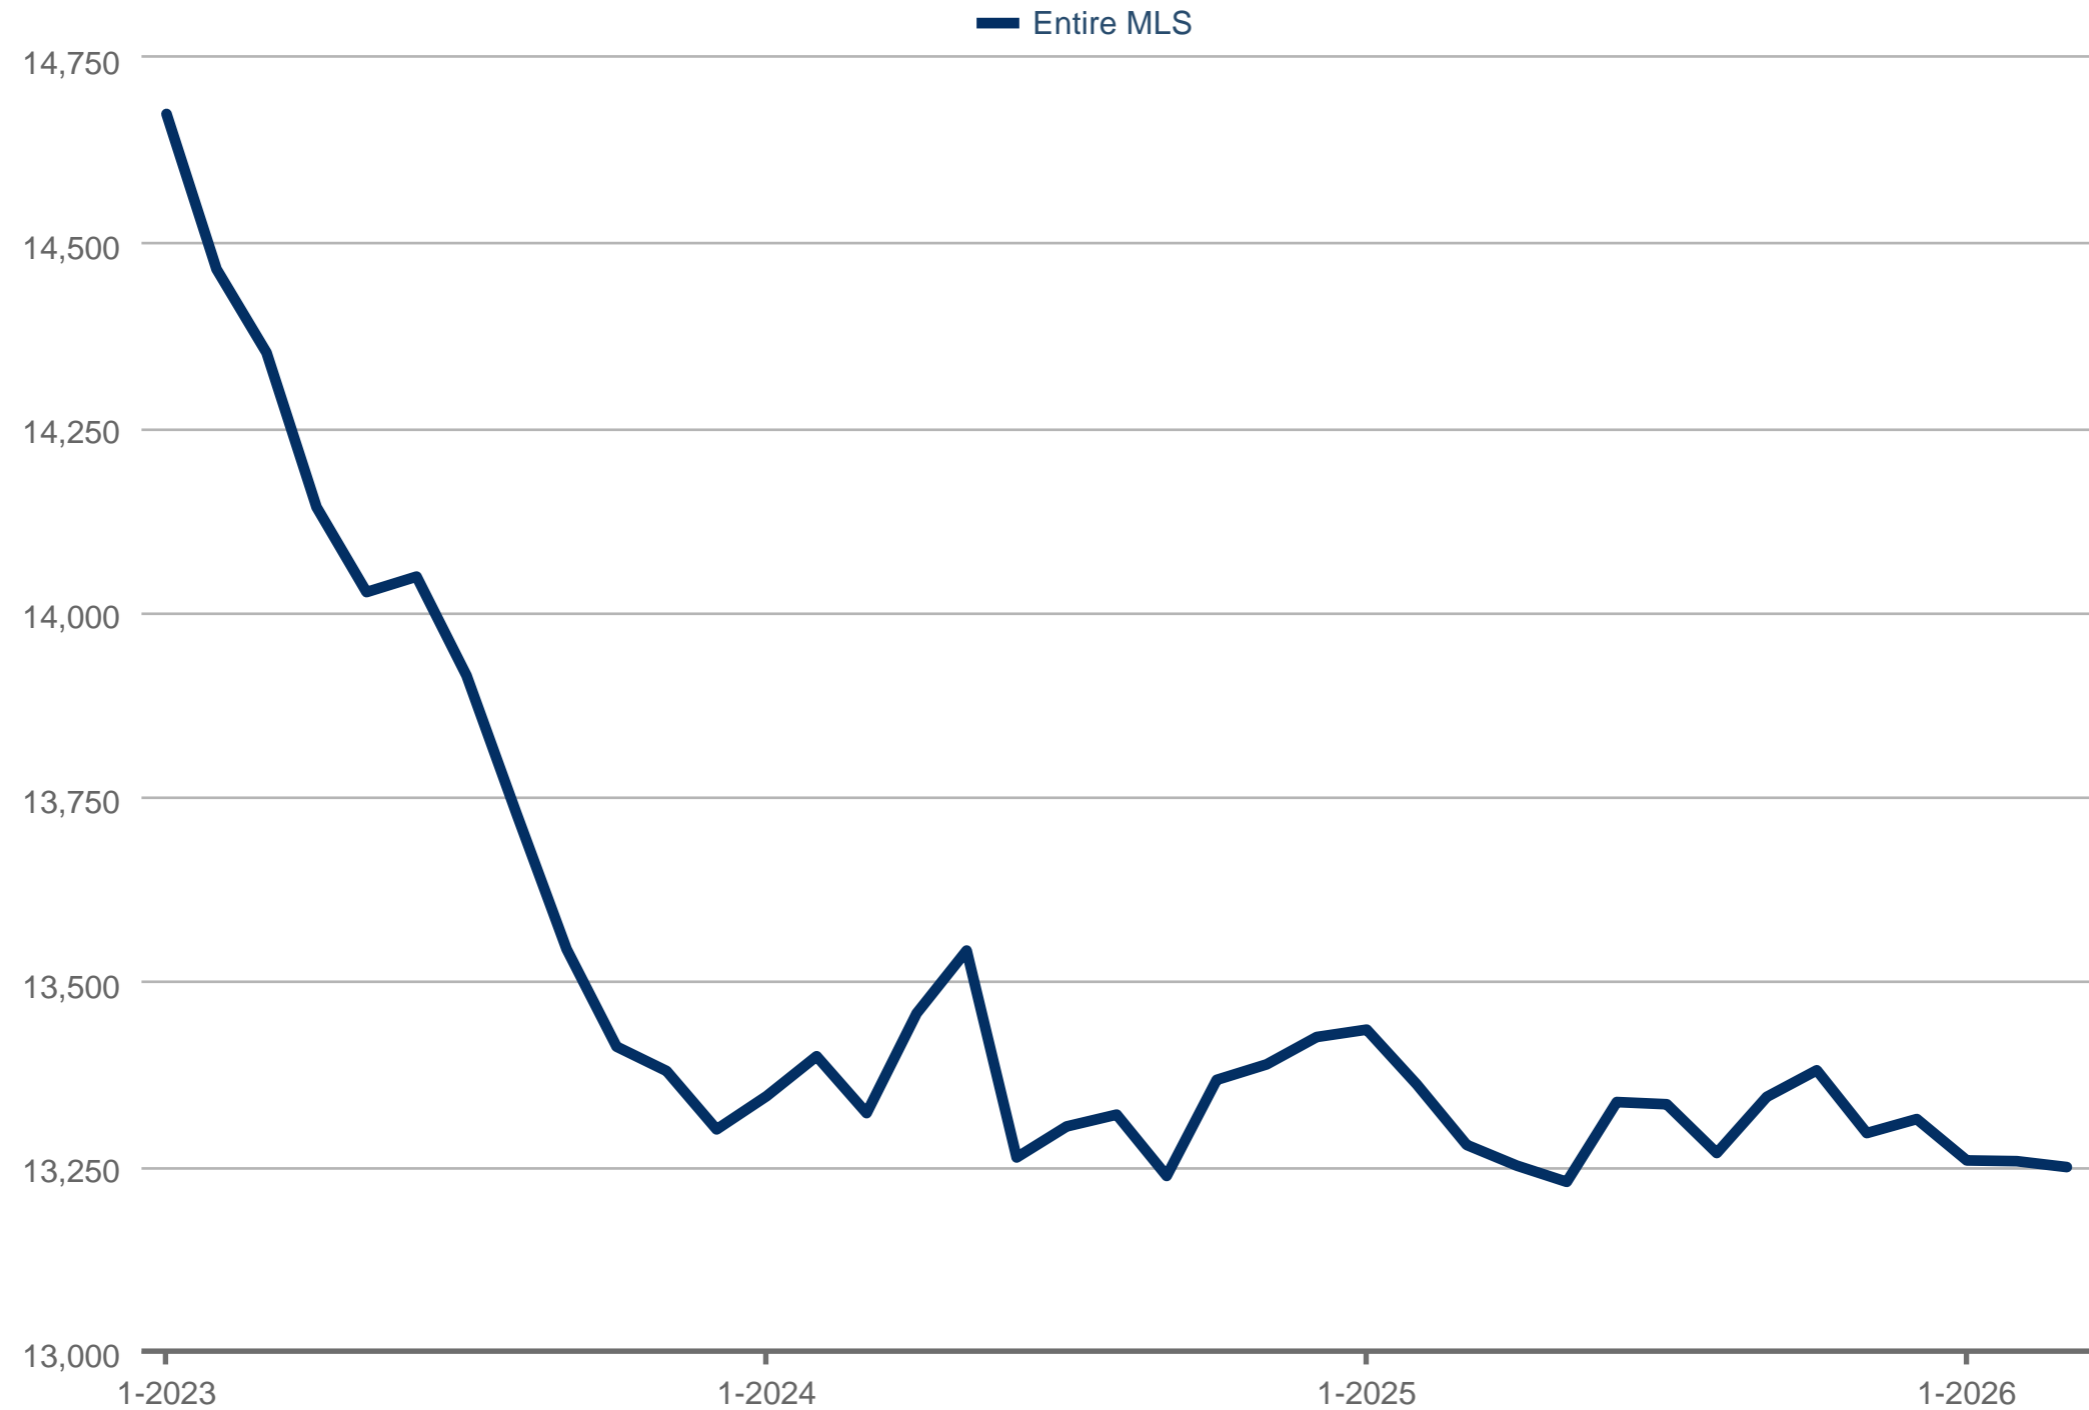

Entire MLS: Condominium

Each data point is 12 months of activity. Data is from April 4, 2026.