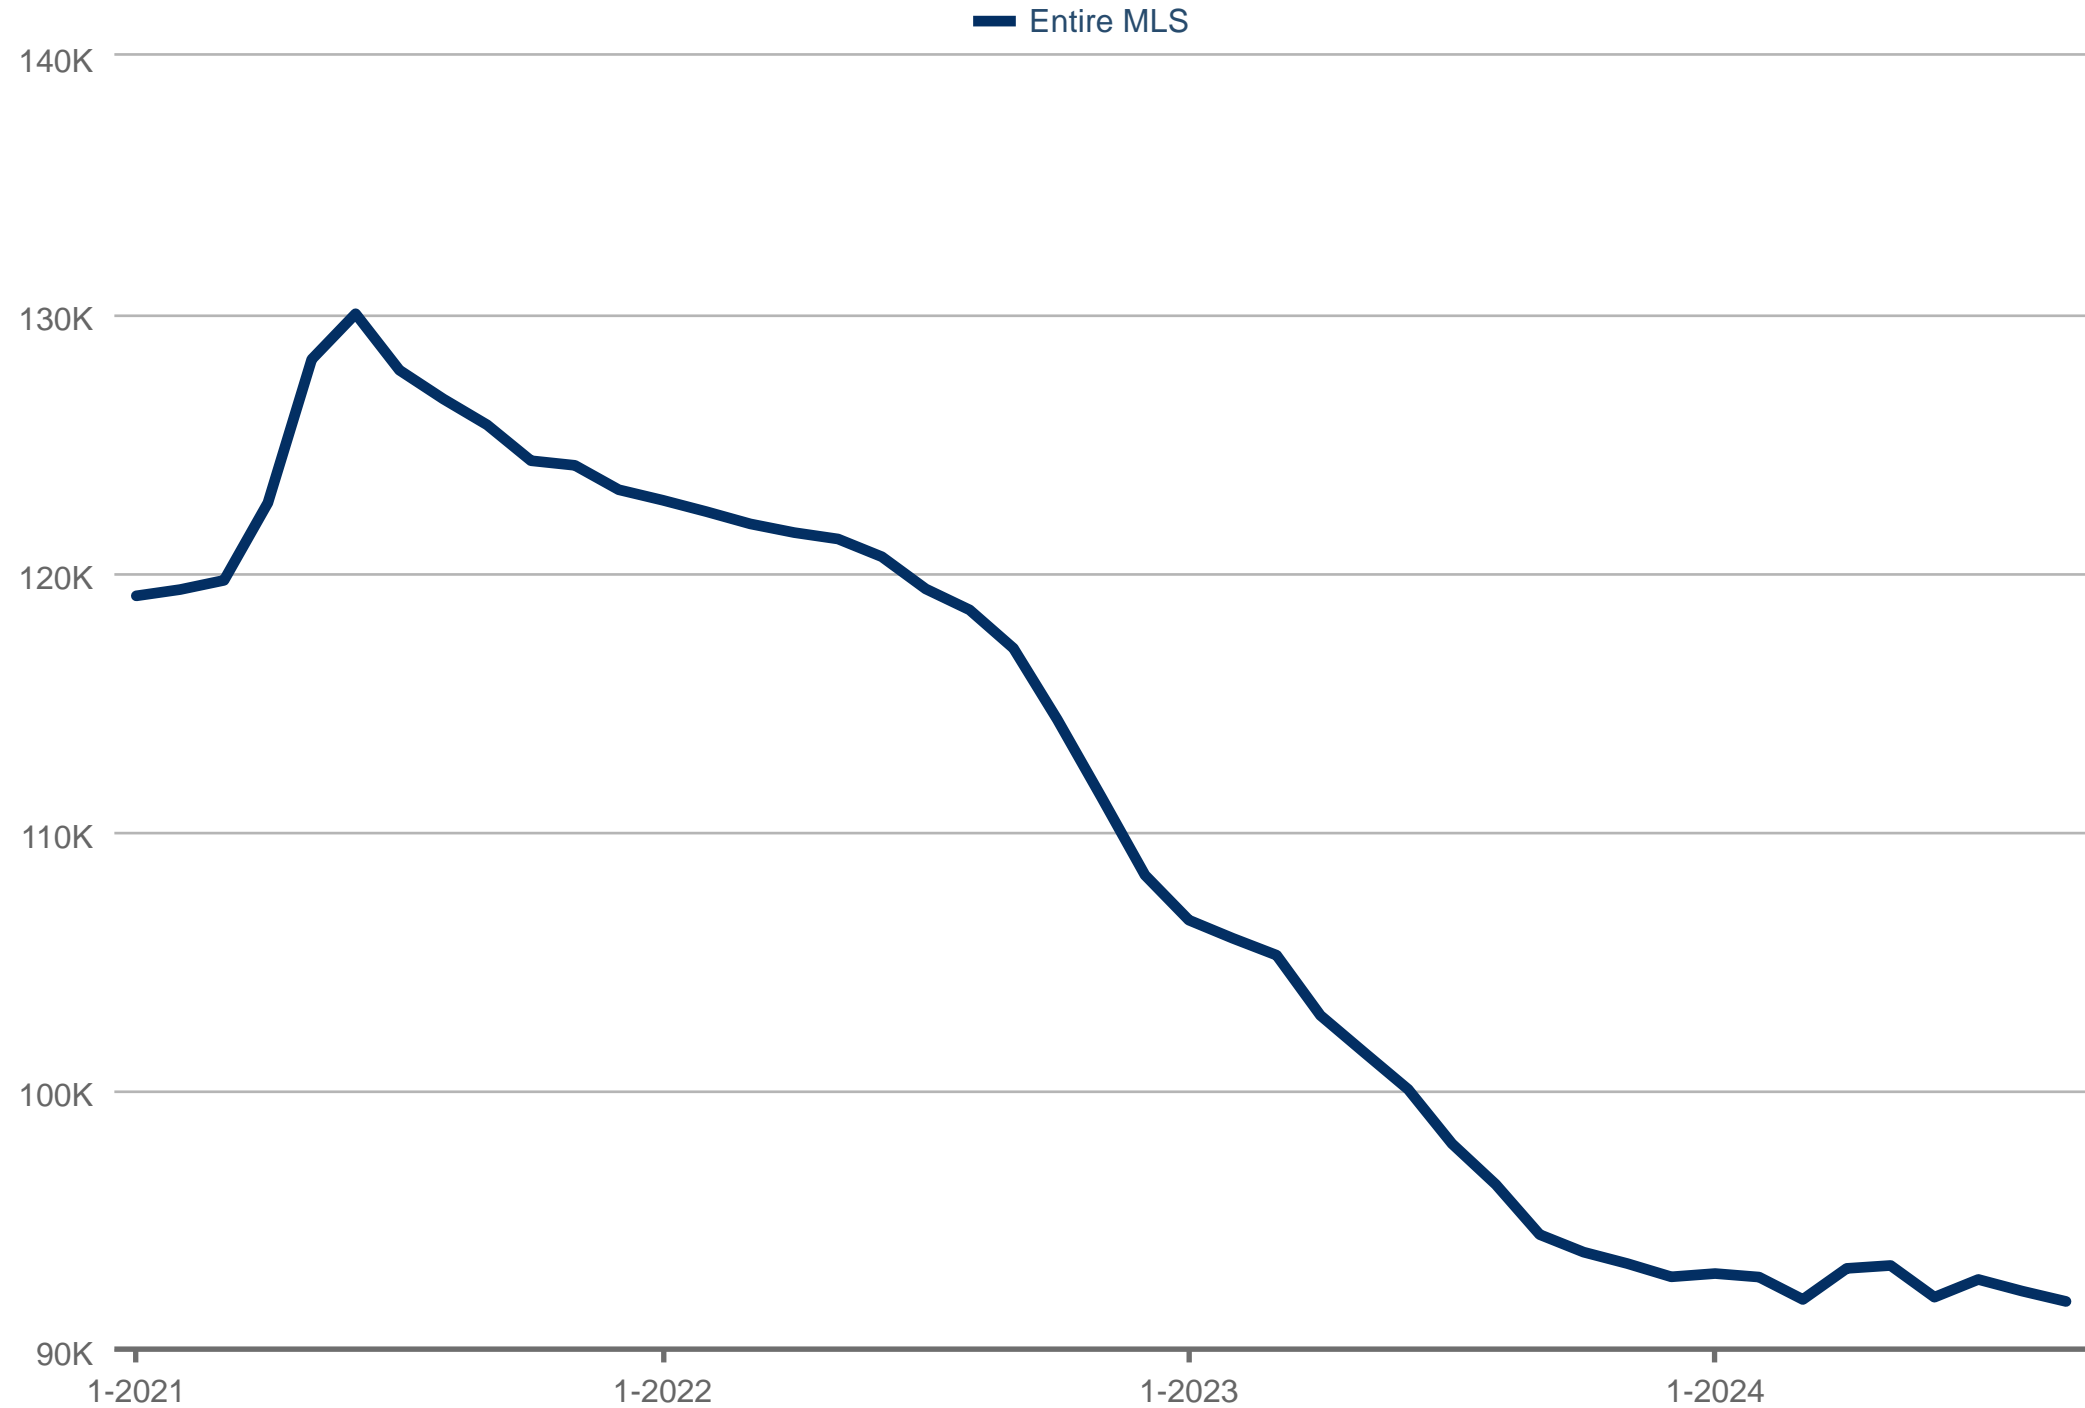

Entire MLS: Residential

Each data point is 12 months of activity. Data is from October 31, 2024.